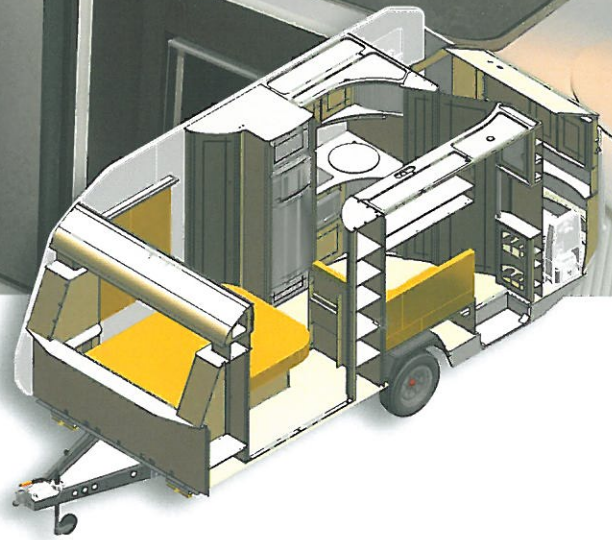

Classique

The new Jurgens range boasting the most modern interiors ever seen in a Jurgens caravan.

Sophisticated and welcoming interior fabrics and finishes give the new range an aura of interior opulence.

King of the great outdoors
www.jurgens.co.za